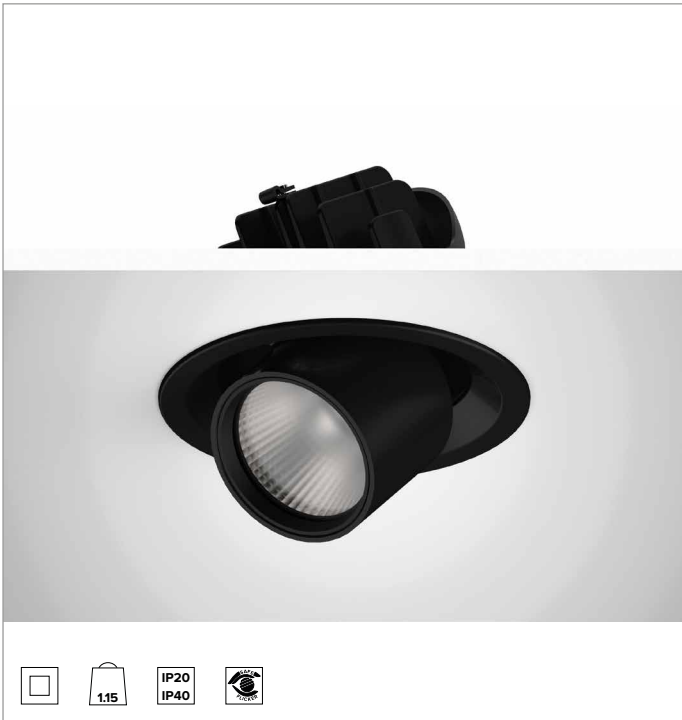

1T9194EL | CTEVO EXTRACTABLE 162

Recessed extractable LED projector

		4000K	H(m)	D(m)	Emax(lx)
		Ra90			57°
		Fixture Power	41W	1	1.09 4781
		Source Flux	5119lm	2	2.19 1195
		Fixture Flux	3988lm	3	3.28 531
		Efficacy	98lm/W	4	4.37 299
TS1319	I _{max} =967cd/klm	I _{max}	4949cd	5	5.46 191

CCT nominal: 4000K

Lifetime (L80/B10): >50000h tq +25°C

ILLUMINOTECHNICAL CHARACTERISTICS

WFL - precision optics with a black silicone cut off ring. Convex faceted highly reflective anodised aluminium reflector and a holographic diffusion filter. UGR<19 (EN 12464-1).

Optic: REFLECTOR

Beam angles: WFL

Optical efficiency: 78%

Fixture flux: 3988lm

Luminous efficacy: 98lm/W

Photobiological safety: Compliant with RG1 low risk group

MECHANICAL CHARACTERISTICS

Die-cast black painted anodised aluminium body and dissipator. Friction rotation system on hinges with adjustability of the fixture from -25°/+75° on a vertical plane and can be manually aimed to 355° on a horizontal plane. Trim version with an integrated black ring.

Colour and finish: Deep black

Weight: 1.15Kg

Degree of protection: IP20 for recessed part

Degree of protection: IP40 for exposed part

ELECTRICAL CHARACTERISTICS

Integrated electronic ON-OFF driver.

Fixture Power: 41W